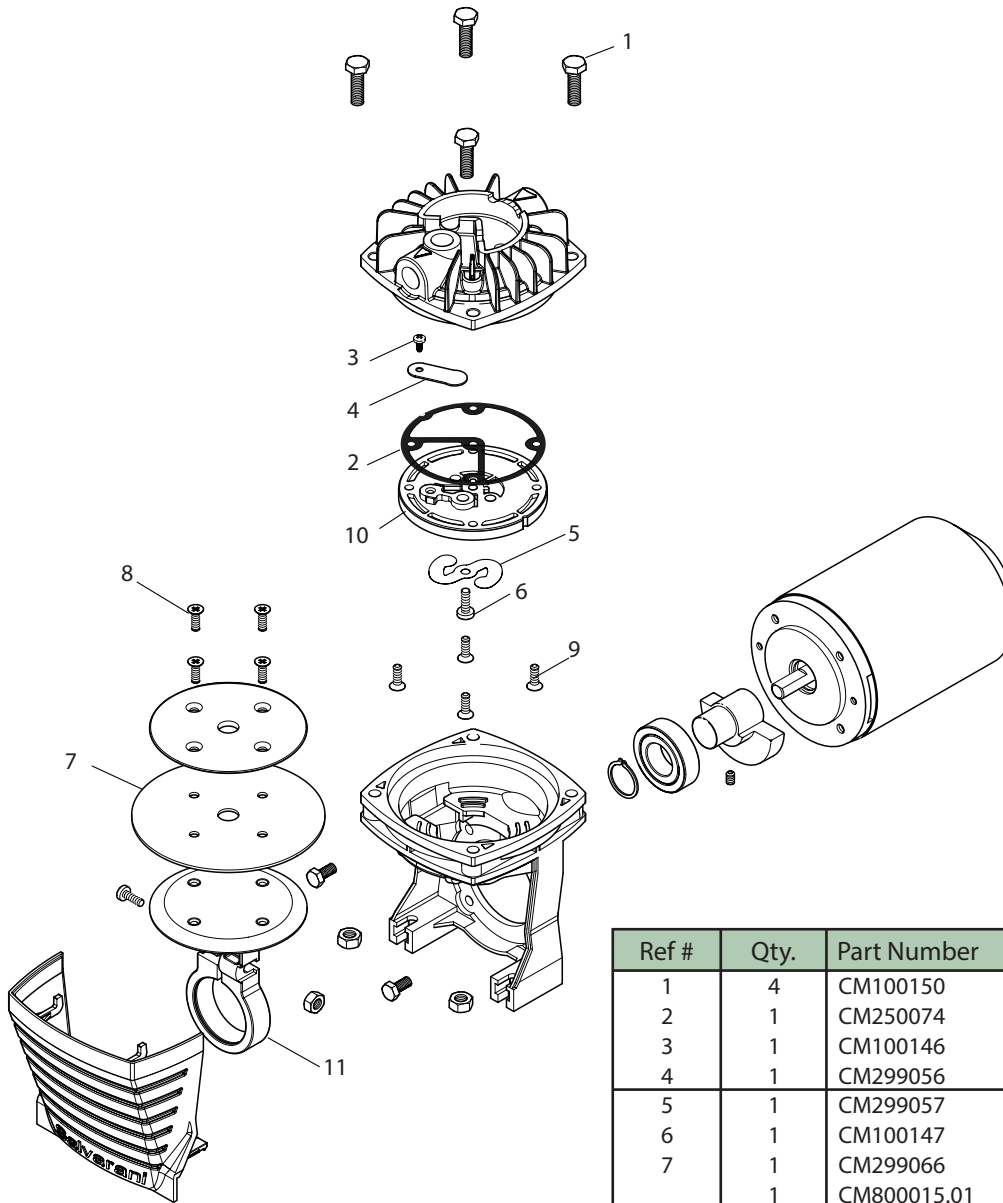

# Breakdowns & Parts Lists

## CM40 Compressor Breakdown

Ref #	Qty.	Part Number	Description
1	4	CM100150	Screw
2	1	CM250074	Head gasket
3	1	CM100146	* Screw
4	1	CM299056	* Leaf valve
5	1	CM299057	* Leaf valve
6	1	CM100147	* Screw
7	1	CM299066	* Rubber diaphragm
	1	CM800015.01	Diaphragm kit (Includes ref #'s 3-7)
8	4	CM100149	Screw
9	4	CM100148	Screw
10	1	CM299061	Valve plate
11	1	CM299067	Connecting rod

\* Included in a complete kit